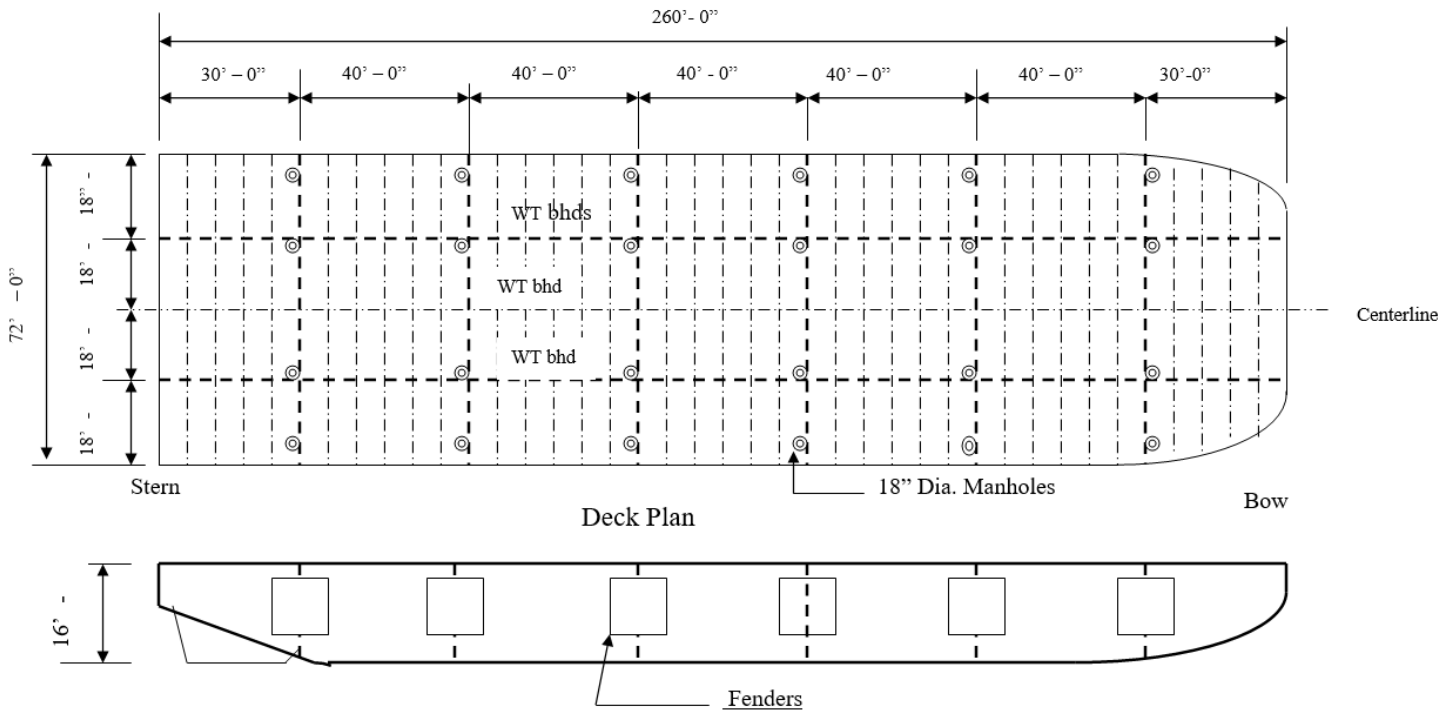

Move with confidence

CMS 1261

Type:	Deck Barge
Year Built:	1979
Flag:	USA
Official Number:	613322
Class:	Deck Barge
Overall Length:	260 feet
Breadth:	72 feet
Depth:	16 feet
Max Draft:	12.0 feet
GRT/NRT:	2121 / 636
Lightship Displacement:	1,040 LT
Deadweight:	4,708 LT
Uniform Deck Loading:	2,000 lbs / sq ft
Transverse Bulkhead:	6
Longitudinal Bulkhead:	3
Total Number of Compartments:	21