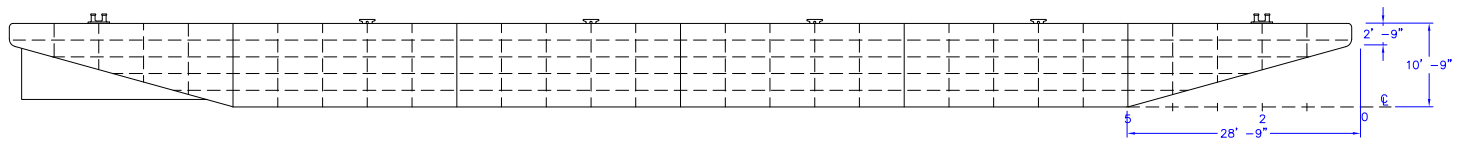

1 2 3 4

Canal Barge Company, Inc.  
 835 Union Street  
 New Orleans, LA 70112  
 Phone 504.581.2424  
[www.canalbarge.com](http://www.canalbarge.com)

**SCANTLING PLAN**

**172' 6" x 43' 6" x 10' 9"**

**DECK BARGE**