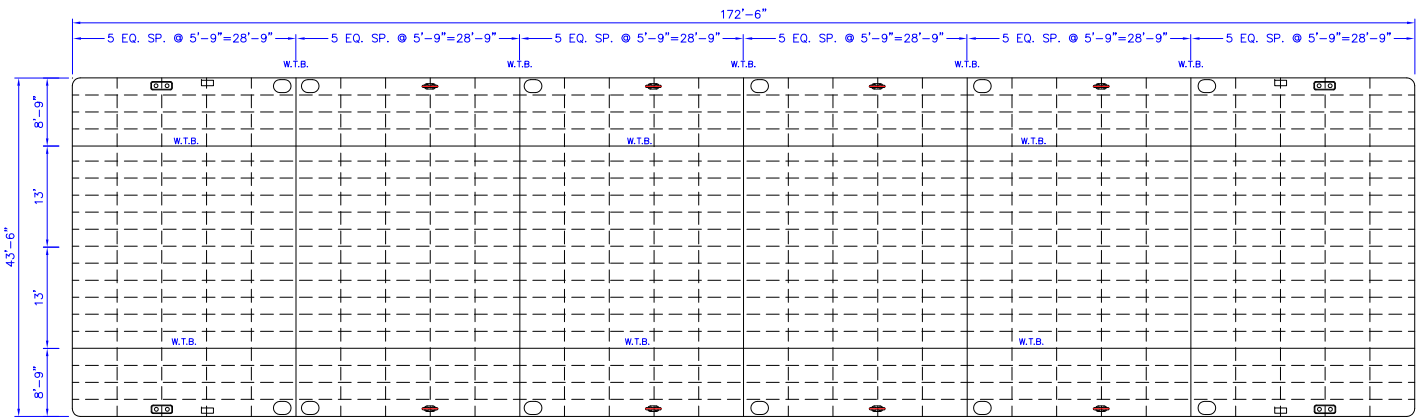

1 2 3 4

Canal Barge Company, Inc.  
 835 Union Street  
 New Orleans, LA 70112  
 Phone 504.581.2424  
[www.canalbarge.com](http://www.canalbarge.com)

**SCANTLING PLAN**

**172' 6" x 43' 6" x 10' 9"**

**DECK BARGE**