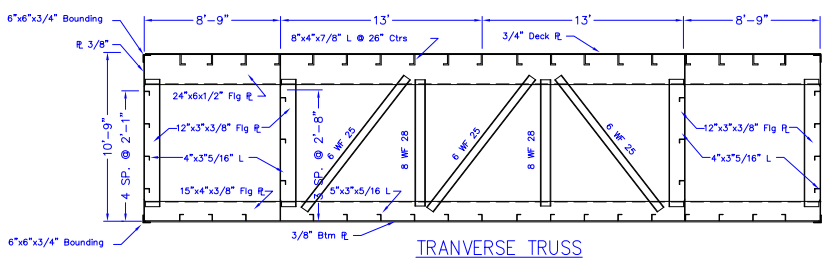

1 2 3 4

Canal Barge Company, Inc.  
 835 Union Street  
 New Orleans, LA 70112  
 Phone 504.581.2424  
[www.canalbarge.com](http://www.canalbarge.com)

**SCANTLING PLAN**

**172' 6" x 43' 6" x 10' 9"**

**DECK BARGE**