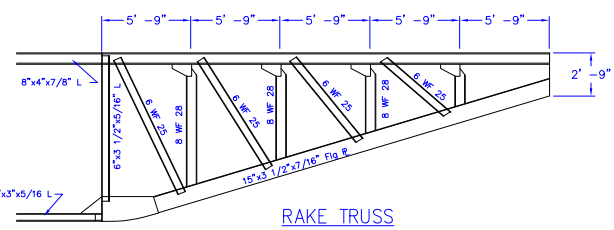

1 2 3 4

Canal Barge Company, Inc.  
 835 Union Street  
 New Orleans, LA 70112  
 Phone 504.581.2424  
[www.canalbarge.com](http://www.canalbarge.com)

**SCANTLING PLAN**

**172' 6" x 43' 6" x 10' 9"**

**DECK BARGE**

**CBC BARGE: 4505**

LEGAL NOTICE: General arrangement and other drawings are provided for informational purposes only. Canal Barge Company, Inc. does not warrant the accuracy of any drawing of any barge. By accessing and/or downloading any barge drawing, user agrees to hold harmless Canal Barge Company, Inc. from any claim or loss that may arise from the use of those drawings or any errors or omissions therein.