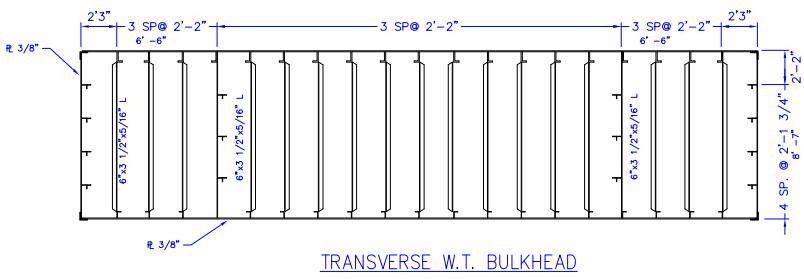

1 2 3 4

Canal Barge Company, Inc.  
 835 Union Street  
 New Orleans, LA 70112  
 Phone 504.581.2424  
[www.canalbarge.com](http://www.canalbarge.com)

**SCANTLING PLAN**

**172' 6" x 43' 6" x 10' 9"**

**DECK BARGE**