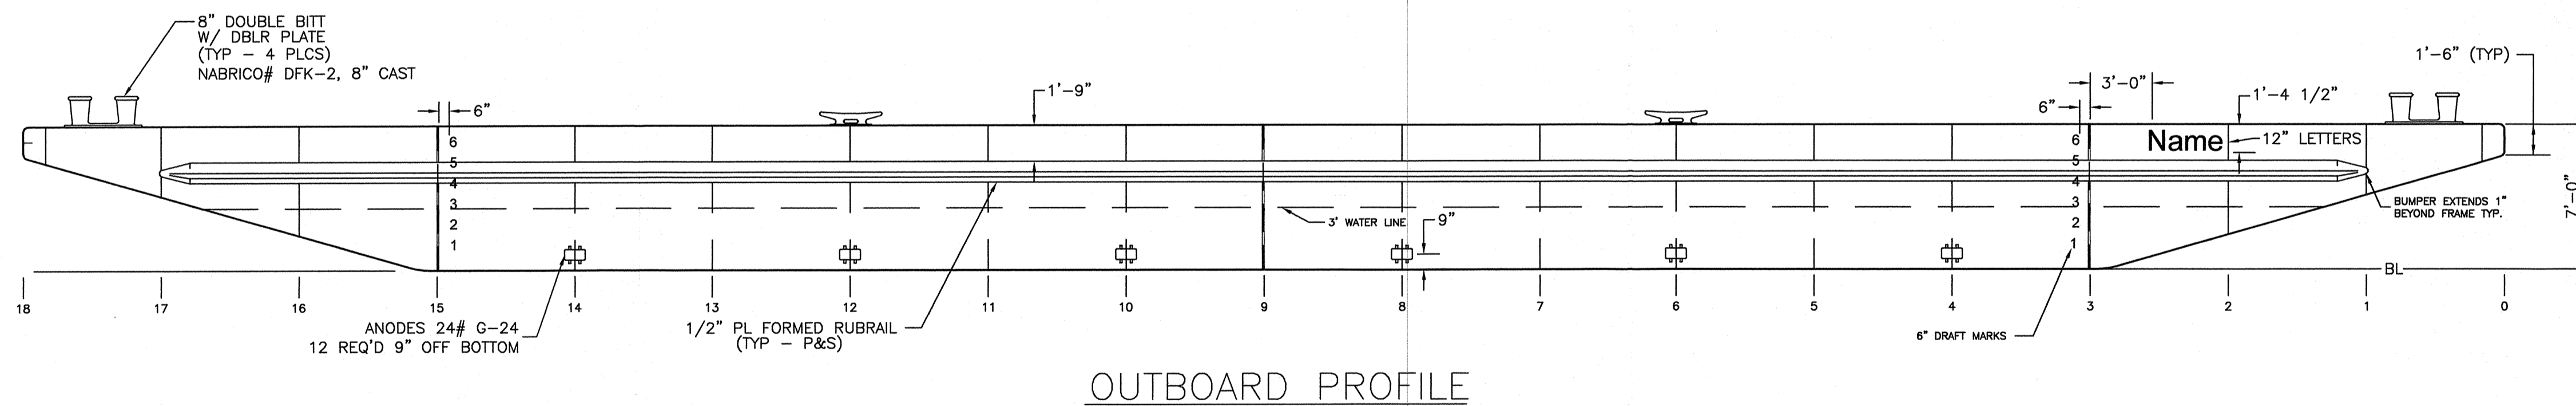

8 7 6 5 4 3 2 1

D

D

C

C

→

←

B

B

A

A

CBC 923 HULL 348
CBC 924 HULL 349
CBC 925 HULL 350

CANAL BARGE HULL NUMBERS - CBC 922
CBC 923
CBC 924
CBC 925

ORANGE
Shipbuilding Co., Inc.
A CONRAD INDUSTRIES CO.
710 MARKET STREET-ORANGE, TEXAS 77630-1670
PHONE 409-883-6666 FAX 409-882-0609

CANAL BARGE CO., INC.
120' X 30' X 7' DECK BARGE

**DECK PLAN &
OUTBOARD PROFILE**

SIZE	DATE	DWG NO.	REV
D	27 APR., 2002	H348 A-1	0
SCALE 3/16" = 1'-0"			SHEET 1 OF 1

8 7 6 5 4 3 2 1