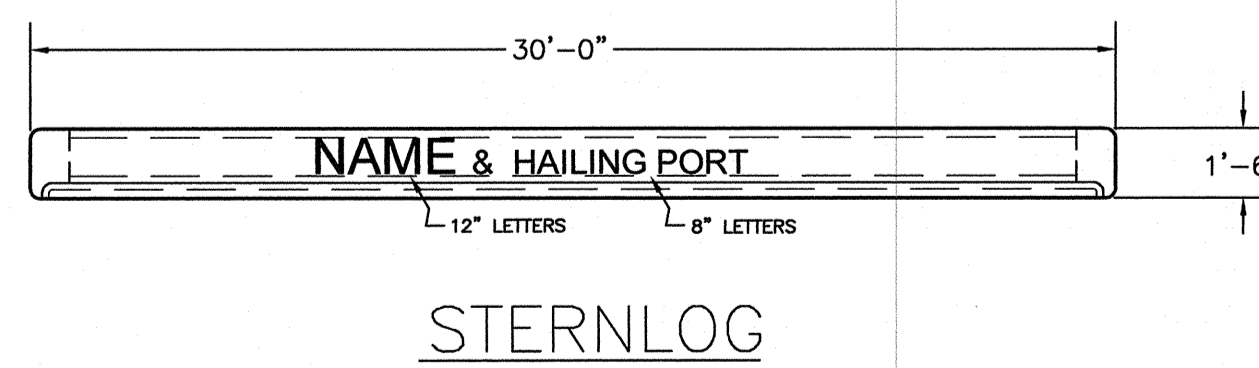

CBC 923 HULL 348
CBC 924 HULL 349
CBC 925 HULL 350

CANAL BARGE HULL NUMBERS - CBC 922
CBC 923
CBC 924
CBC 925

ORANGE
Shipbuilding Co., Inc.
A CONRAD INDUSTRIES CO.
710 MARKET STREET-ORANGE, TEXAS 77630-1670
PHONE 409-883-6666 FAX 409-882-0609

CANAL BARGE CO., INC.
120' X 30' X 7' DECK BARGE

**DECK PLAN &
OUTBOARD PROFILE**

SIZE	DATE	DWG NO.	REV
D	27 APR., 2002	H348 A-1	0
SCALE 3/16" = 1'-0"			SHEET 1 OF 1

8 7 6 5 4 3 2 1