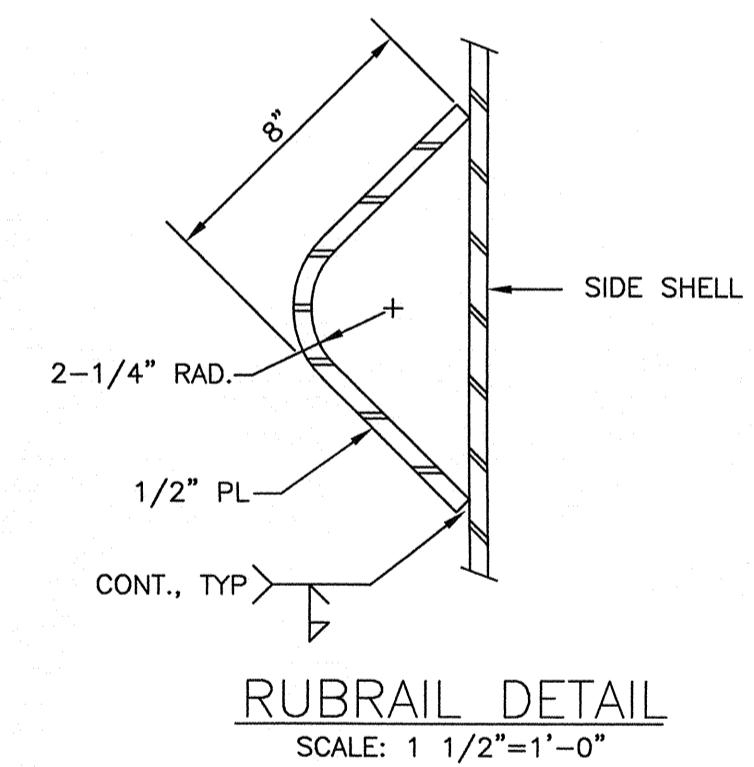

8 7 6 5 4 3 2 1

D

D

C

C

→

←

B

B

A

A

CBC 923 HULL 348
CBC 924 HULL 349
CBC 925 HULL 350

CANAL BARGE HULL NUMBERS - CBC 922
CBC 923
CBC 924
CBC 925

ORANGE
Shipbuilding Co., Inc.
A CONRAD INDUSTRIES CO.
710 MARKET STREET-ORANGE, TEXAS 77630-1670
PHONE 409-883-6666 FAX 409-882-0609

CANAL BARGE CO., INC.
120' X 30' X 7' DECK BARGE

**DECK PLAN &
OUTBOARD PROFILE**

SIZE	DATE	DWG NO.	REV
D	27 APR., 2002	H348 A-1	0
SCALE 3/16" = 1'-0"			SHEET 1 OF 1

8 7 6 5 4 3 2 1