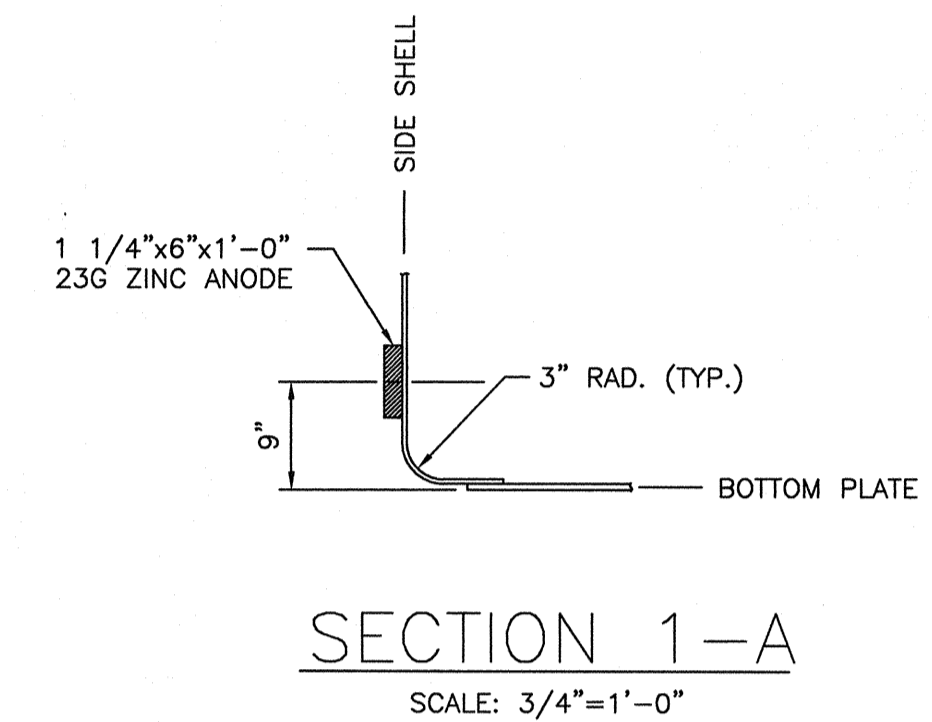

8 7 6 5 4 3 2 1

D

D